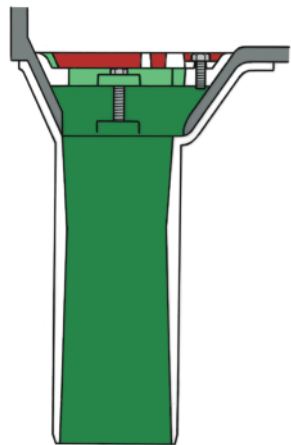

Roof Outlets

Kompact Balcony Outlets

50mm Kompact
Balcony Outlet
(Side Elevation)
Code 50/KBO

50mm Kompact
Balcony Outlet
(Front Elevation)
Code 50/KBO

75mm Kompact
Balcony Outlet
(Side Elevation)
Code 75/KBO

75mm Kompact
Balcony Outlet
(Front Elevation)
Code 75/KBO

All drawings above are shown 1:5 scale

Offering all the benefits of our standard Balcony Outlets, the **Caroflow** Kompact Balcony outlet is sized to allow easier, less 'destructive', installation in refurbishment as well as new Balcony installations.

It will still allow various sizes of pipework to drain into the outlet from upper levels.

Available in either LM6 Aluminium Silicon casting alloy to BS EN 1706:2010 for most roof finishes or in leaded gunmetal to BS EN 1982:2008 for use with lead or copper-clad roofs or for connection to copper pipework.

Order Code	50/KBO	75/KBO
Pipe size (nom)	50	75
A	210	210
B	175	175
C	55	55
D	170	170
E	110	110
F	55	55
G	220	220
H	60	83