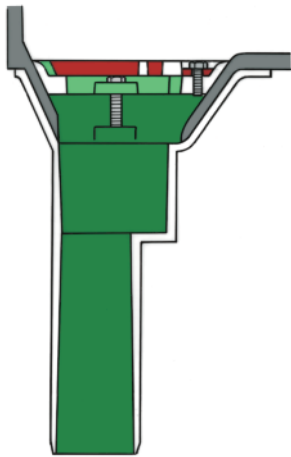

Roof Outlets

Kompact Balcony Outlets

50mm Kompact
Balcony Outlet
(Side Elevation)
Code 50/KBO

50mm Kompact
Balcony Outlet
(Front Elevation)
Code 50/KBO

75mm Kompact
Balcony Outlet
(Side Elevation)
Code 75/KBO

75mm Kompact
Balcony Outlet
(Front Elevation)
Code 75/KBO

All drawings above are shown 1:5 scale

Offering all the benefits of our standard Balcony Outlets, the **Caroflow** Kompact Balcony outlet is sized to allow easier, less 'destructive', installation in refurbishment as well as new Balcony installations.

Order Code	50/KBO	75/KBO
Pipe size (nom)	50	75
A	210	210
B	175	175
C	55	55
D	170	170
E	110	110
F	55	55
G	220	220
H	60	83