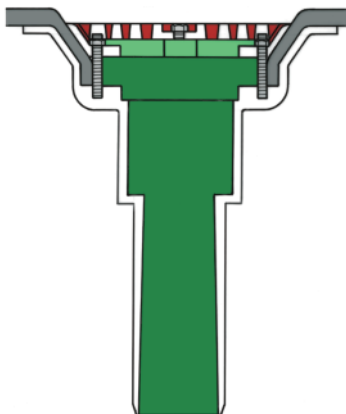

Roof Outlets

Kompact Balcony Outlets

50mm Kompact
Balcony Outlet
(Side Elevation)
Code 50/KBO

50mm Kompact
Balcony Outlet
(Front Elevation)
Code 50/KBO

75mm Kompact
Balcony Outlet
(Side Elevation)
Code 75/KBO

75mm Kompact
Balcony Outlet
(Front Elevation)
Code 75/KBO

All drawings above are shown 1:5 scale

Offering all the benefits of our standard Balcony Outlets, the **Caroflow** Kompact Balcony outlet is sized to allow easier, less 'destructive', installation in refurbishment as well as new Balcony installations.

It will still allow various sizes of pipework to drain into the outlet from upper levels.

Available in either LM6 Aluminium Silicon casting alloy to BS EN 1706:2010 for most roof finishes or in leaded gunmetal to BS EN 1982:2008 for use with lead or copper-clad roofs or for connection to copper pipework.

Order Code	50/KBO	75/KBO
Pipe size (nom)	50	75
A	210	210
B	175	175
C	55	55
D	170	170
E	110	110
F	55	55
G	220	220
H	60	83