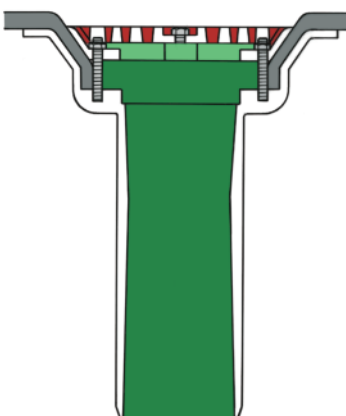

Roof Outlets

Kompact Balcony Outlets

50mm Kompact
Balcony Outlet
(Side Elevation)
Code 50/KBO

50mm Kompact
Balcony Outlet
(Front Elevation)
Code 50/KBO

75mm Kompact
Balcony Outlet
(Side Elevation)
Code 75/KBO

75mm Kompact
Balcony Outlet
(Front Elevation)
Code 75/KBO

All drawings above are shown 1:5 scale

Offering all the benefits of our standard Balcony Outlets, the **Caroflow** Kompact Balcony outlet is sized to allow easier, less 'destructive', installation in refurbishment as well as new Balcony installations.

It will still allow various sizes of pipework to drain into the outlet from upper levels.

Available in either LM6 Aluminium Silicon casting alloy to BS EN 1706:2010 for most roof finishes or in leaded gunmetal to BS EN 1982:2008 for use with lead or copper-clad roofs or for connection to copper pipework.