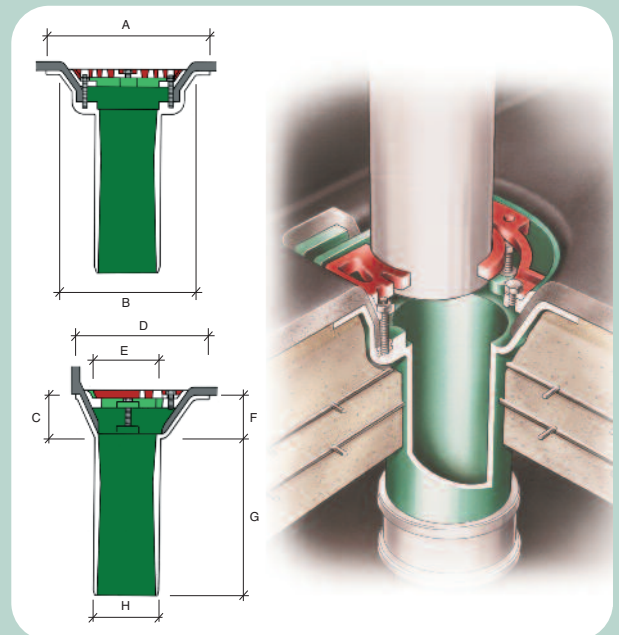

Roof Outlets

Kompact Balcony Outlets

50mm Kompact
Balcony Outlet
(Side Elevation)
Code 50/KBO

50mm Kompact
Balcony Outlet
(Front Elevation)
Code 50/KBO

75mm Kompact
Balcony Outlet
(Side Elevation)
Code 75/KBO

75mm Kompact
Balcony Outlet
(Front Elevation)
Code 75/KBO

All drawings above are shown 1:5 scale

Offering all the benefits of our standard Balcony Outlets, the **Caroflow** Kompact Balcony outlet is sized to allow easier, less 'destructive', installation in refurbishment as well as new Balcony installations.

It will still allow various sizes of pipework to drain into the outlet from upper levels.

Available in either LM6 Aluminium Silicon casting alloy to BS EN 1706:2010 for most roof finishes or in leaded gunmetal to BS EN 1982:2008 for use with lead or copper-clad roofs or for connection to copper pipework.